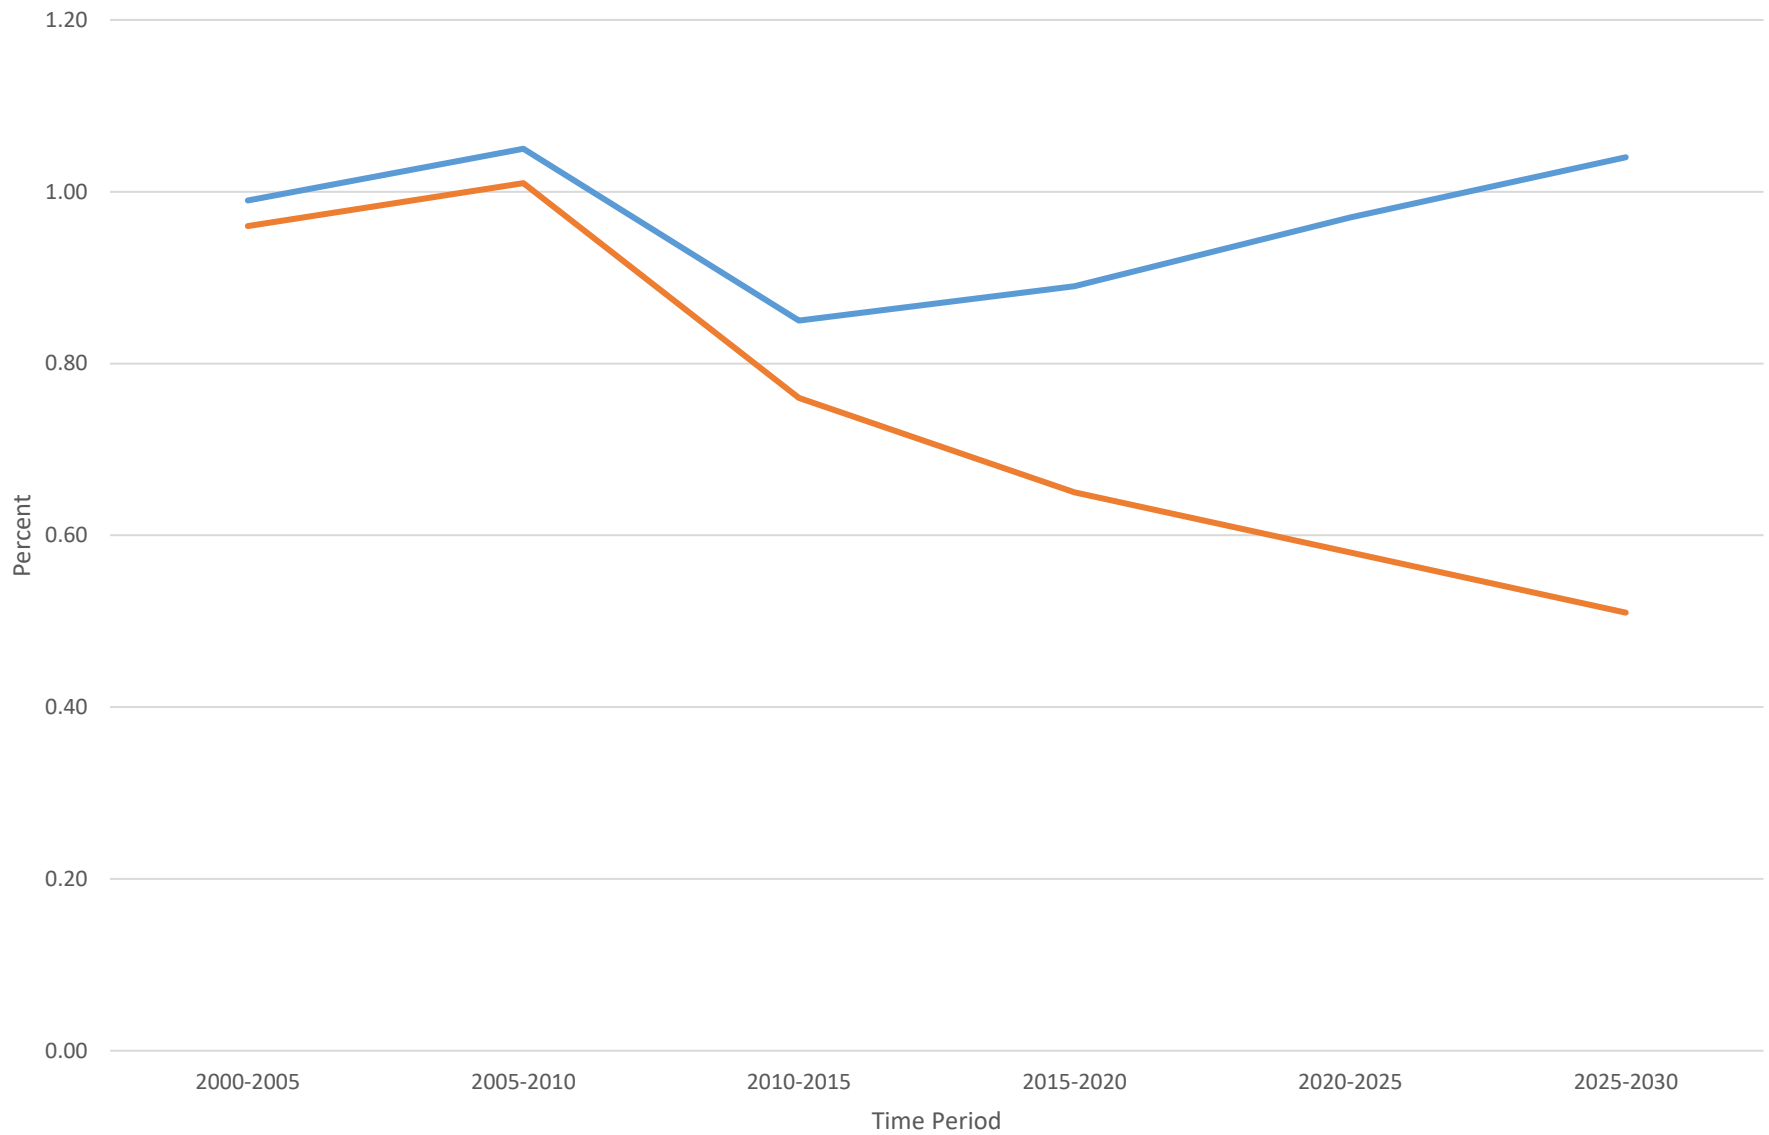

Isle of Man - Urban Growth Rate v. Total Population Growth Rate

Urban Growth Rate Total Population Growth Rate